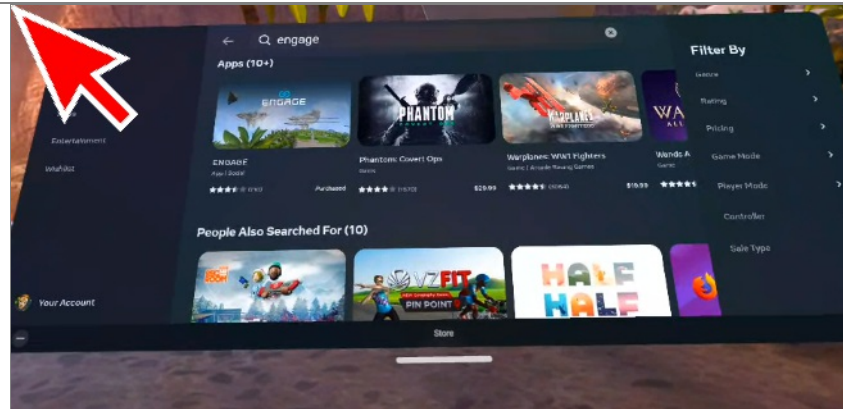

**Download the ENGAGE App on your
VRHeadset and Join the Expeditions**

1.

Go to the app store on your VR Headset and install the ENGAGE app. If you are not using a Meta Quest 1 or 2 see instructions [here](#).

2.

You can use the search function to locate ENGAGE more quickly. Once located, click on it to open the app download screen.

3. Click on the Get Button to install on your headset. ENGAGE is Free

4. Login using the credentials you were provided in the OptimaEd Welcome Email. Click the "Remember Me" checkbox to remember your login information.

7.

Next, Click the "Step Up for Students" session

8.

Click 'ENGAGE'

9.

Click "Join". You will be greeted by a member of our team with instructions and more information on the various expeditions.

10.

And most importantly, have fun!