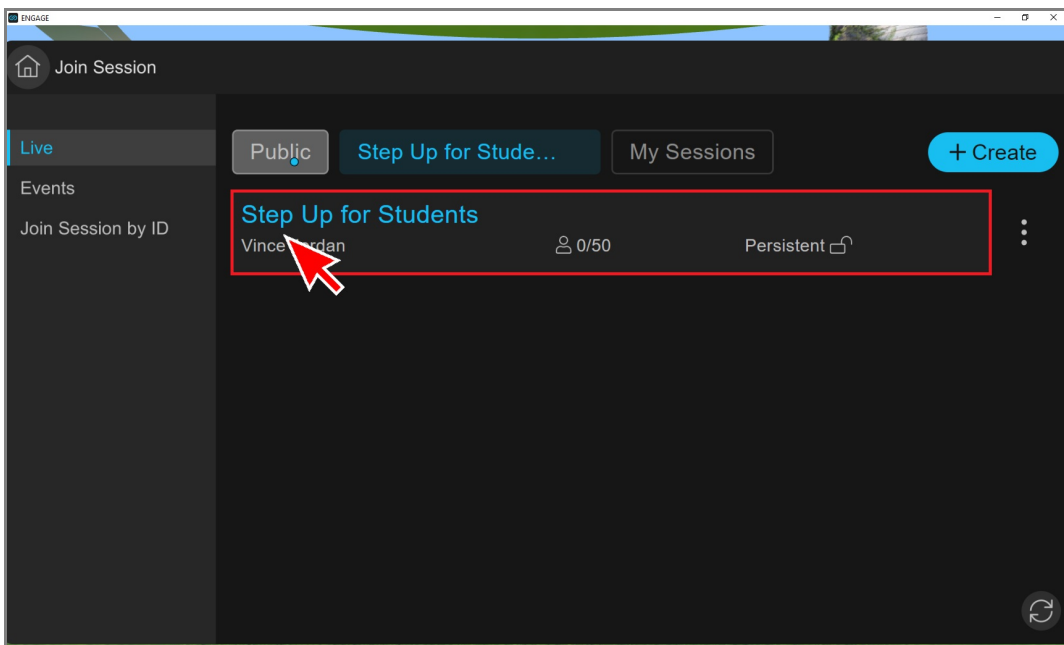

2.

You can use the search function to locate ENGAGE more quickly. Once located, click on it to open the app download screen.

3. Click on the Get Button to install on your headset. ENGAGE is Free

4. Login using the credentials you were provided in the OptimaEd Welcome Email. Click the "Remember Me" checkbox to remember your login information.