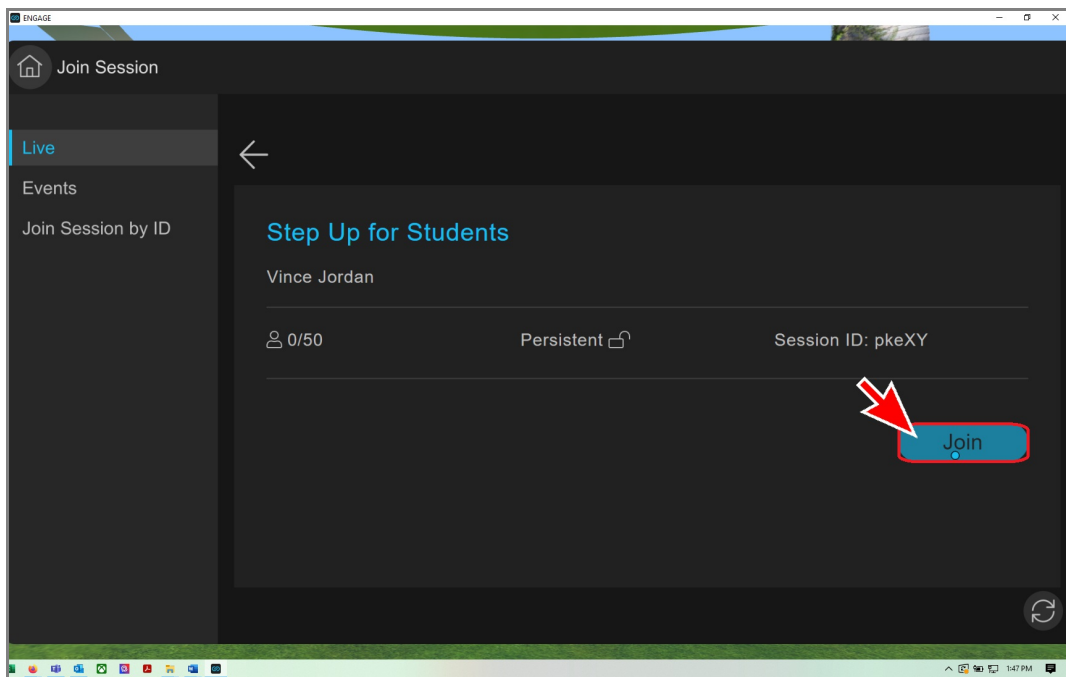

9.

Click "Join". You will be greeted by a member of our team with instructions and more information on the various expeditions.