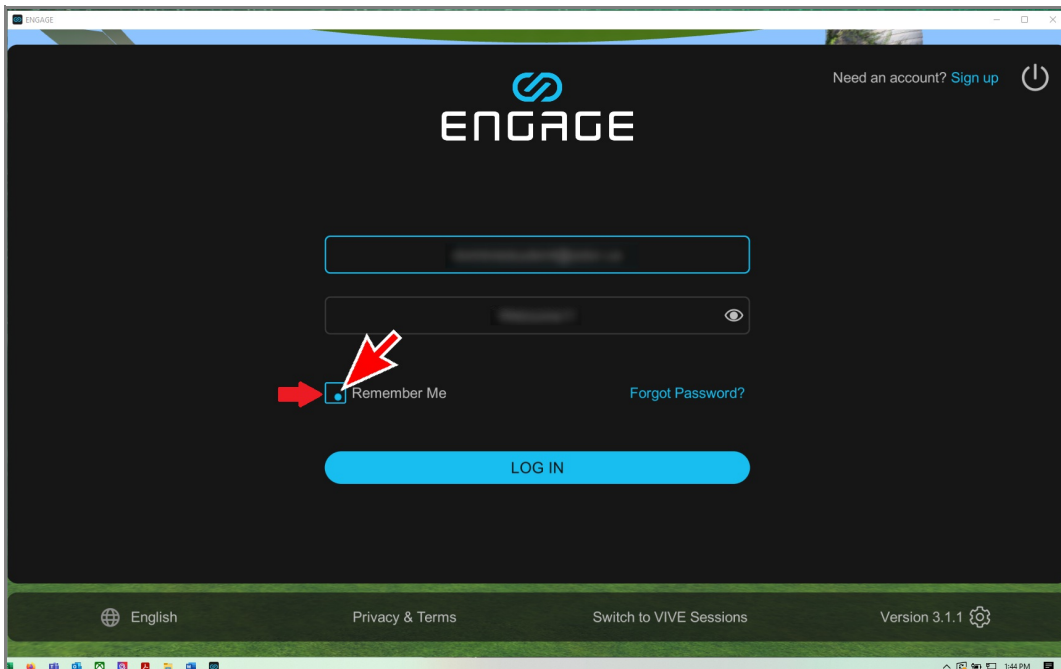

**Download the ENGAGE App on your
VRHeadset and Join the Expeditions**

1.

Go to the app store on your VR Headset and install the ENGAGE app. If you are not using a Meta Quest 1 or 2 see instructions [here](#).

2.

You can use the search function to locate ENGAGE more quickly. Once located, click on it to open the app download screen.

3. Click on the Get Button to install on your headset. ENGAGE is Free

4. Login using the credentials you were provided in the OptimaEd Welcome Email. Click the "Remember Me" checkbox to remember your login information.