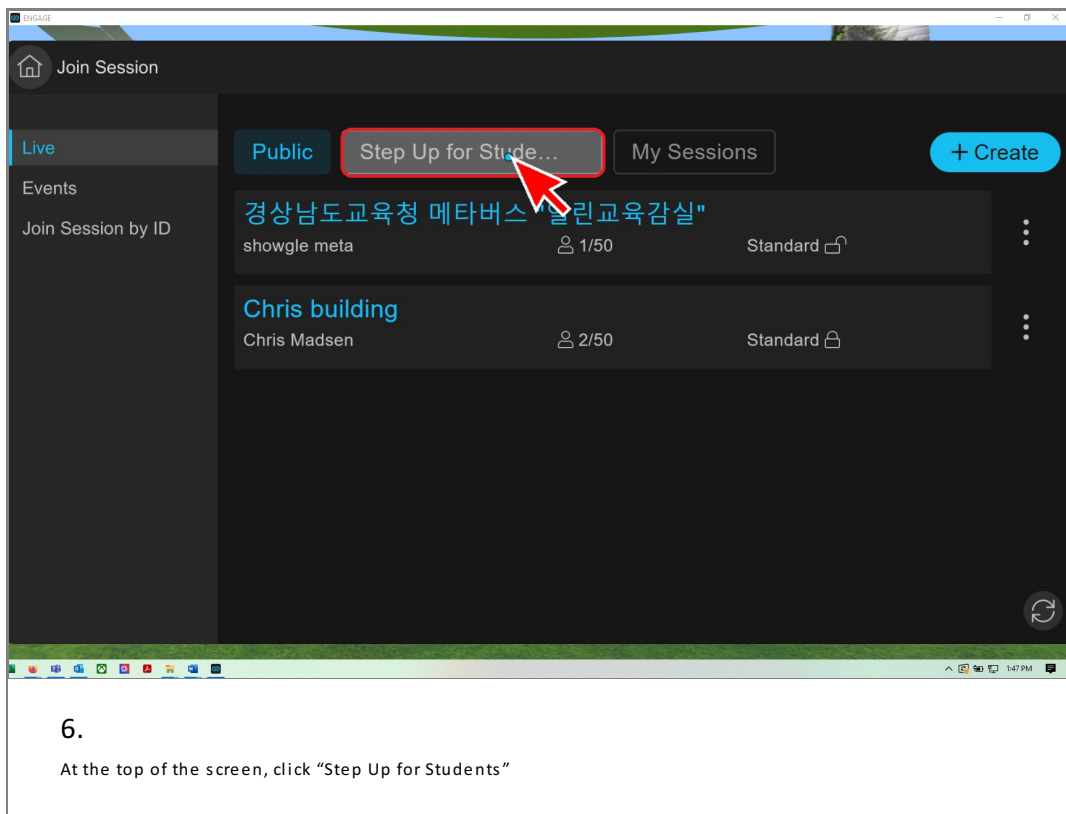

**Download the ENGAGE App on your
VRHeadset and Join the Expeditions**

1.

Go to the app store on your VR Headset and install the ENGAGE app. If you are not using a Meta Quest 1 or 2 see instructions [here](#).

2.

You can use the search function to locate ENGAGE more quickly. Once located, click on it to open the app download screen.

3. Click on the Get Button to install on your headset. ENGAGE is Free

4. Login using the credentials you were provided in the OptimaEd Welcome Email. Click the "Remember Me" checkbox to remember your login information.

7.

Next, Click the "Step Up for Students" session

8.

Click 'ENGAGE'

9.

Click "Join". You will be greeted by a member of our team with instructions and more information on the various expeditions.

10.

And most importantly, have fun!