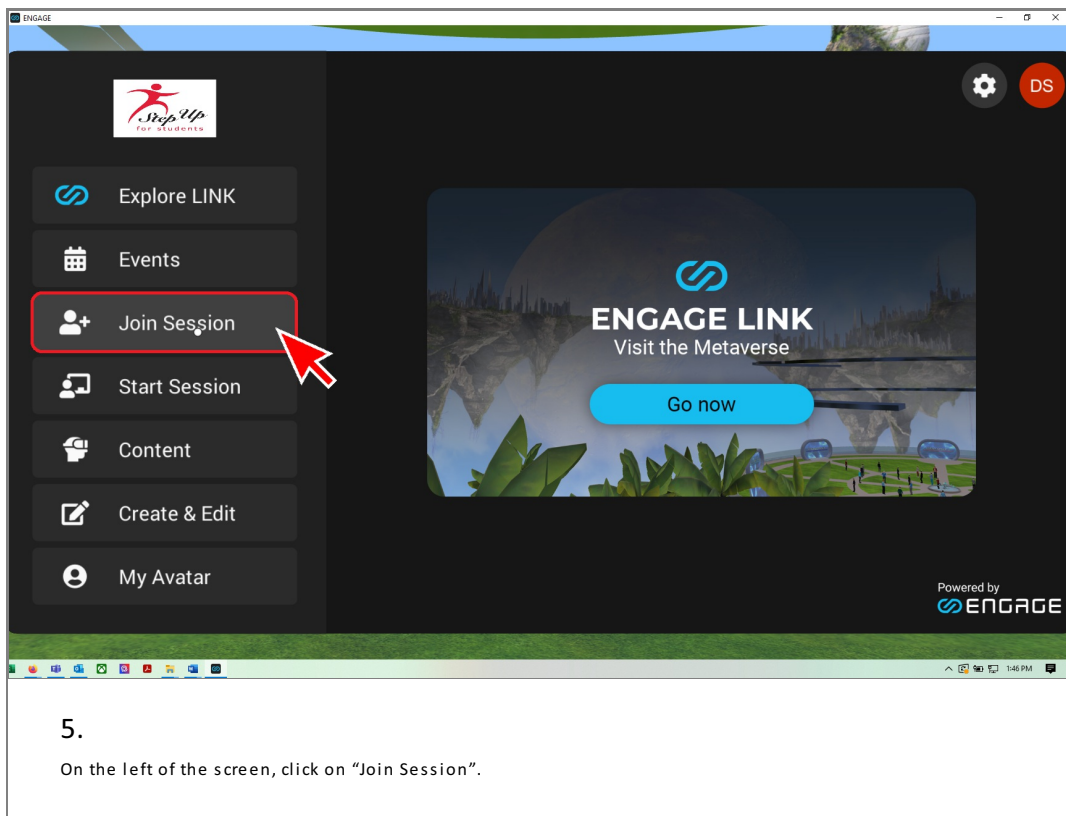

**Download the ENGAGE App on your
VRHeadset and Join the Expeditions**

1.

Go to the app store on your VR Headset and install the ENGAGE app. If you are not using a Meta Quest 1 or 2 see instructions [here](#).

2.

You can use the search function to locate ENGAGE more quickly. Once located, click on it to open the app download screen.

3. Click on the Get Button to install on your headset. ENGAGE is Free

4. Login using the credentials you were provided in the OptimaEd Welcome Email. Click the "Remember Me" checkbox to remember your login information.

7.

Next, Click the "Step Up for Students" session

8.

Click 'ENGAGE'

9.

Click "Join". You will be greeted by a member of our team with instructions and more information on the various expeditions.

10.

And most importantly, have fun!