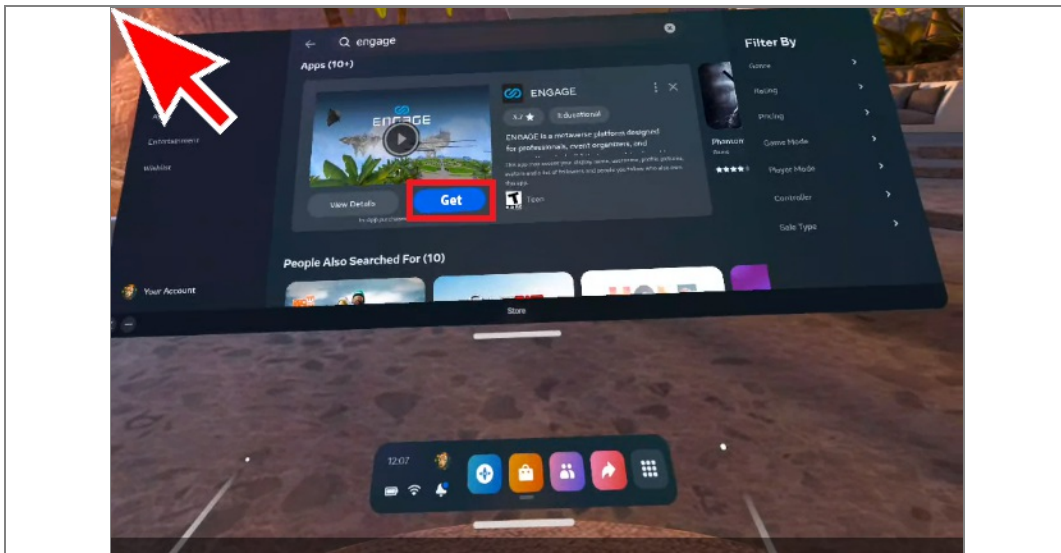

**Download the ENGAGE App on your
VRHeadset and Join the Expeditions**

1.

Go to the app store on your VR Headset and install the ENGAGE app. If you are not using a Meta Quest 1 or 2 see instructions [here](#).

2.

You can use the search function to locate ENGAGE more quickly. Once located, click on it to open the app download screen.

3. Click on the Get Button to install on your headset. ENGAGE is Free

4. Login using the credentials you were provided in the OptimaEd Welcome Email. Click the "Remember Me" checkbox to remember your login information.

7.

Next, Click the "Step Up for Students" session

8.

Click 'ENGAGE'

9.

Click "Join". You will be greeted by a member of our team with instructions and more information on the various expeditions.

10.

And most importantly, have fun!