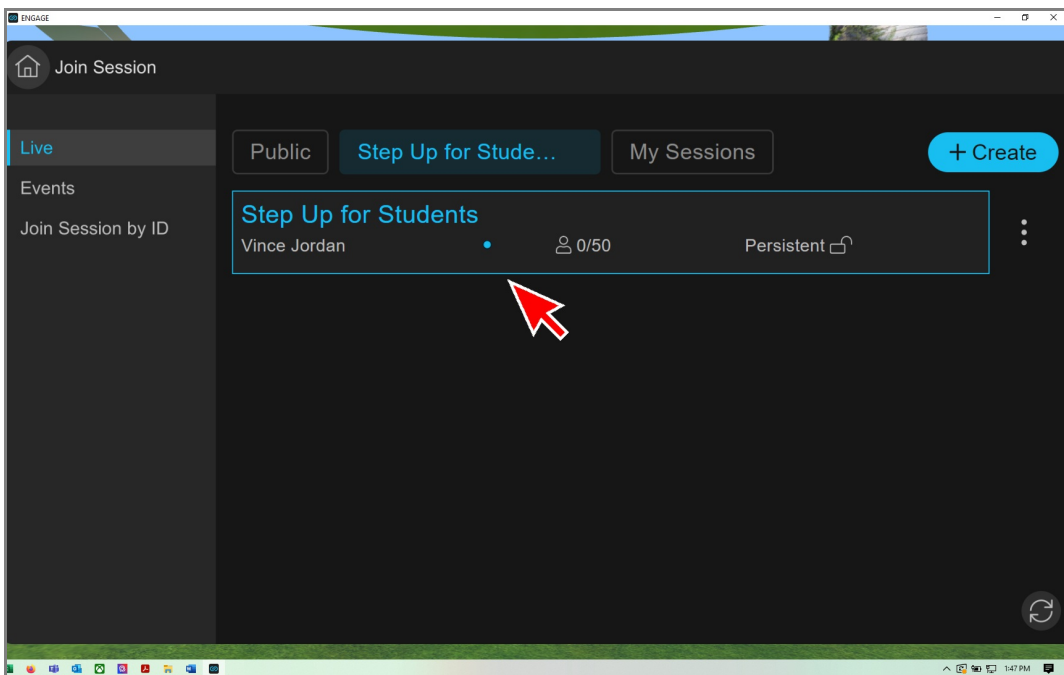

2.

You can use the search function to locate ENGAGE more quickly. Once located, click on it to open the app download screen.

3. Click on the Get Button to install on your headset. ENGAGE is Free

4. Login using the credentials you were provided in the OptimaEd Welcome Email. Click the "Remember Me" checkbox to remember your login information.

7.

Next, Click the "Step Up for Students" session

8.

Click 'ENGAGE'

9.

Click "Join". You will be greeted by a member of our team with instructions and more information on the various expeditions.

10.

And most importantly, have fun!