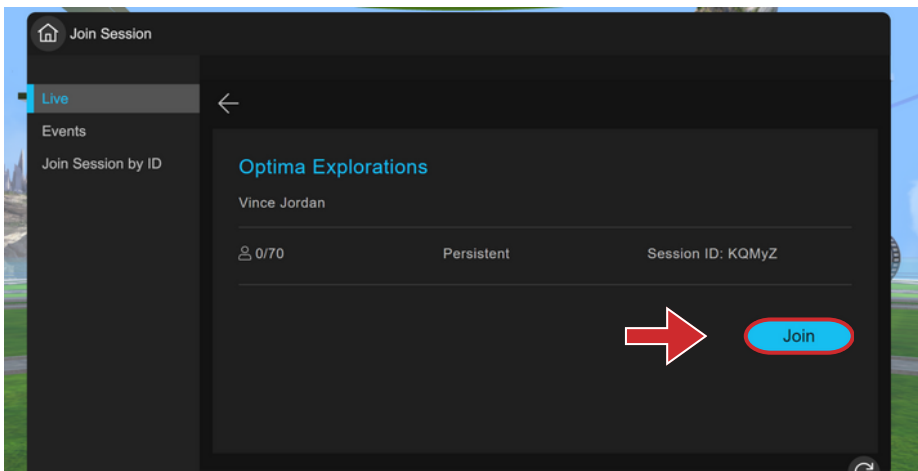

8.
Click “Join.”