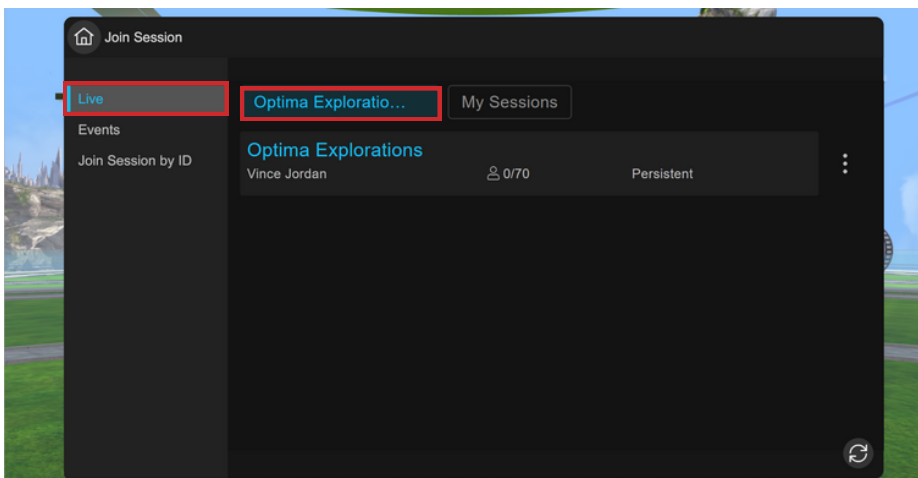

**Download the ENGAGE App
on Your VR Headset &
Access Our VR Field Trips**

OPTIMAED

An education experience company

1. Go to the app store on your VR Headset and install the ENGAGE app. If you are not using a Meta Quest 1 or 2 see instructions [here](#).

2. You can use the search function to locate ENGAGE more quickly. Once located, click on the app.

3. Click on the “Get” Button to install on your headset. ENGAGE is Free.

4. Login using the credentials you were provided in the OptimaEd Welcome Email. Click the “Remember Me” checkbox to remember your login information.

5. On the left side of the screen, click on “Join Session.”

6. On the left side of the screen, make sure “Live” is selected. To the right of that, select “Optima Explorations” rather than “My Sessions.”