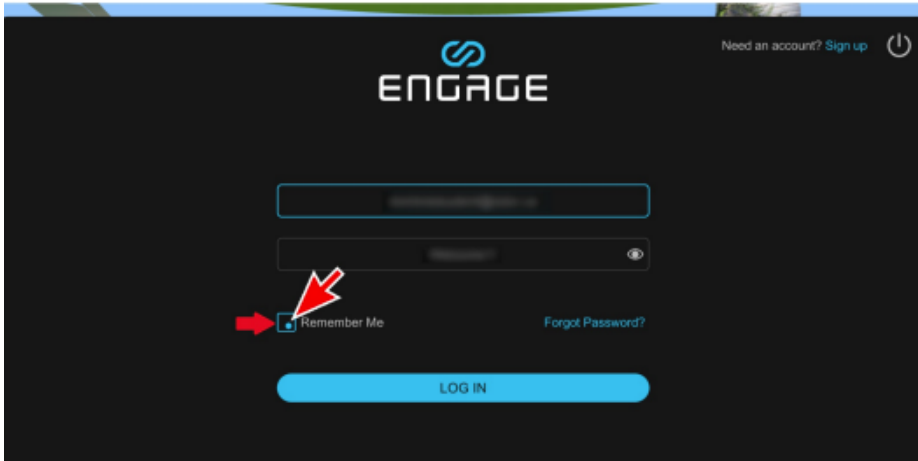

**Download the ENGAGE App
on Your VR Headset &
Access Our VR Field Trips**

OPTIMAED

An education experience company

1. Go to the app store on your VR Headset and install the ENGAGE app. If you are not using a Meta Quest 1 or 2 see instructions [here](#).

2. You can use the search function to locate ENGAGE more quickly. Once located, click on the app.

3. Click on the “Get” Button to install on your headset. ENGAGE is Free.

4. Login using the credentials you were provided in the OptimaEd Welcome Email. Click the “Remember Me” checkbox to remember your login information.