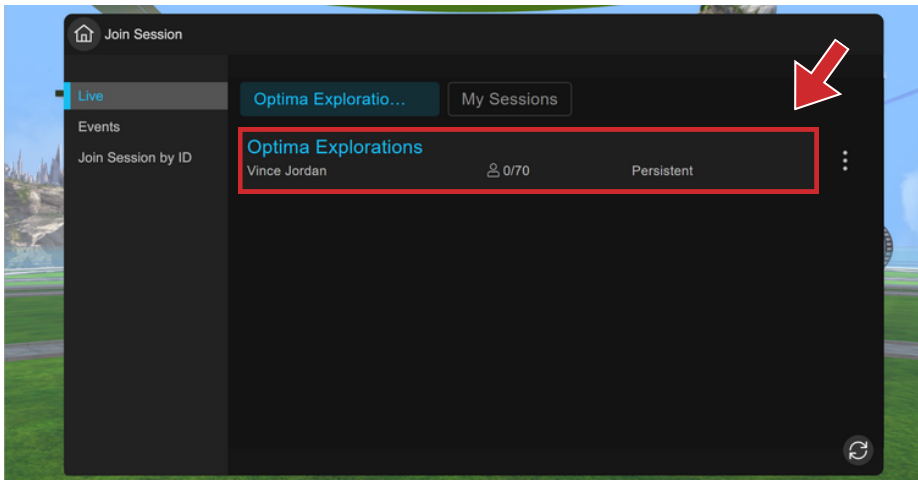

**Download the ENGAGE App
on Your VR Headset &
Access Our VR Field Trips**

OPTIMAED

An education experience company

1. Go to the app store on your VR Headset and install the ENGAGE app. If you are not using a Meta Quest 1 or 2 see instructions [here](#).

2. You can use the search function to locate ENGAGE more quickly. Once located, click on the app.

3. Click on the “Get” Button to install on your headset. ENGAGE is Free.

4. Login using the credentials you were provided in the OptimaEd Welcome Email. Click the “Remember Me” checkbox to remember your login information.

5. On the left side of the screen, click on “Join Session.”

6. On the left side of the screen, make sure “Live” is selected. To the right of that, select “Optima Explorations” rather than “My Sessions.”