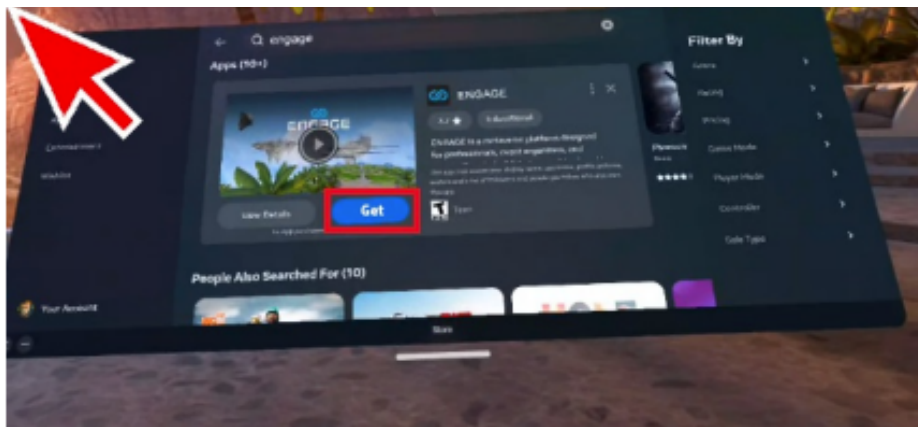

**Download the ENGAGE App
on Your VR Headset &
Access Our VR Field Trips**

OPTIMAED

An education experience company

1. Go to the app store on your VR Headset and install the ENGAGE app. If you are not using a Meta Quest 1 or 2 see instructions [here](#).

2. You can use the search function to locate ENGAGE more quickly. Once located, click on the app.

3. Click on the “Get” Button to install on your headset. ENGAGE is Free.

4. Login using the credentials you were provided in the OptimaEd Welcome Email. Click the “Remember Me” checkbox to remember your login information.

5. On the left side of the screen, click on “Join Session.”

6. On the left side of the screen, make sure “Live” is selected. To the right of that, select “Optima Explorations” rather than “My Sessions.”

7.
Click on “Optima Explorations.”

8.
Click “Join.”

9.
Most importantly, have fun!