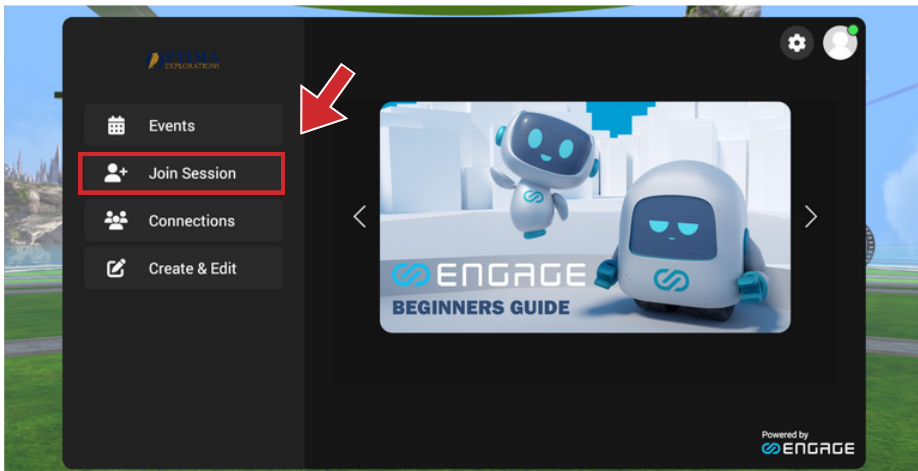

**Download the ENGAGE App
on Your VR Headset &
Access Our VR Field Trips**

OPTIMAED

An education experience company

1. Go to the app store on your VR Headset and install the ENGAGE app. If you are not using a Meta Quest 1 or 2 see instructions [here](#).

2. You can use the search function to locate ENGAGE more quickly. Once located, click on the app.

3. Click on the “Get” Button to install on your headset. ENGAGE is Free.

4. Login using the credentials you were provided in the OptimaEd Welcome Email. Click the “Remember Me” checkbox to remember your login information.

5. On the left side of the screen, click on “Join Session.”

6. On the left side of the screen, make sure “Live” is selected. To the right of that, select “Optima Explorations” rather than “My Sessions.”

7.
Click on “Optima Explorations.”

8.
Click “Join.”

9.
Most importantly, have fun!